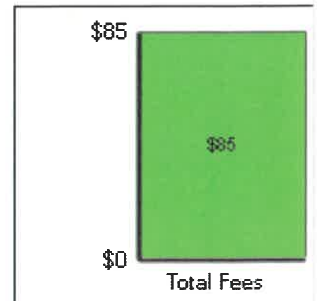

Project Planning Center

Search Project Activities

Add Project

1365 Shaefer St Storage Container

- Activities (4)
- Documents (0)
- Notes (0)
- Related Professionals (0)
- Parcels (0)
- Fees ($ 85.00)
- Payments ($ 85.00)
- Sub Projects (0)

Project Name **1365 Shaefer St Storage C**
Project Type **Storage Container**
Active

Create Date **12/23/2020**

Master Project

Project Key **SCP**

Description **Temp storage container 1**

Activities Calendar

December 2020

Sun	Mon	Tue	Wed	Thu	Fri	Sat
29	30	1	2	3	4	5
6	7	8	9	10	11	12
13	14	15	16	17	18	19
20	21	22	23	24	25	26
27	28	29	30	31	1	2
3	4	5	6	7	8	9

Activity Fee Summary

Refresh