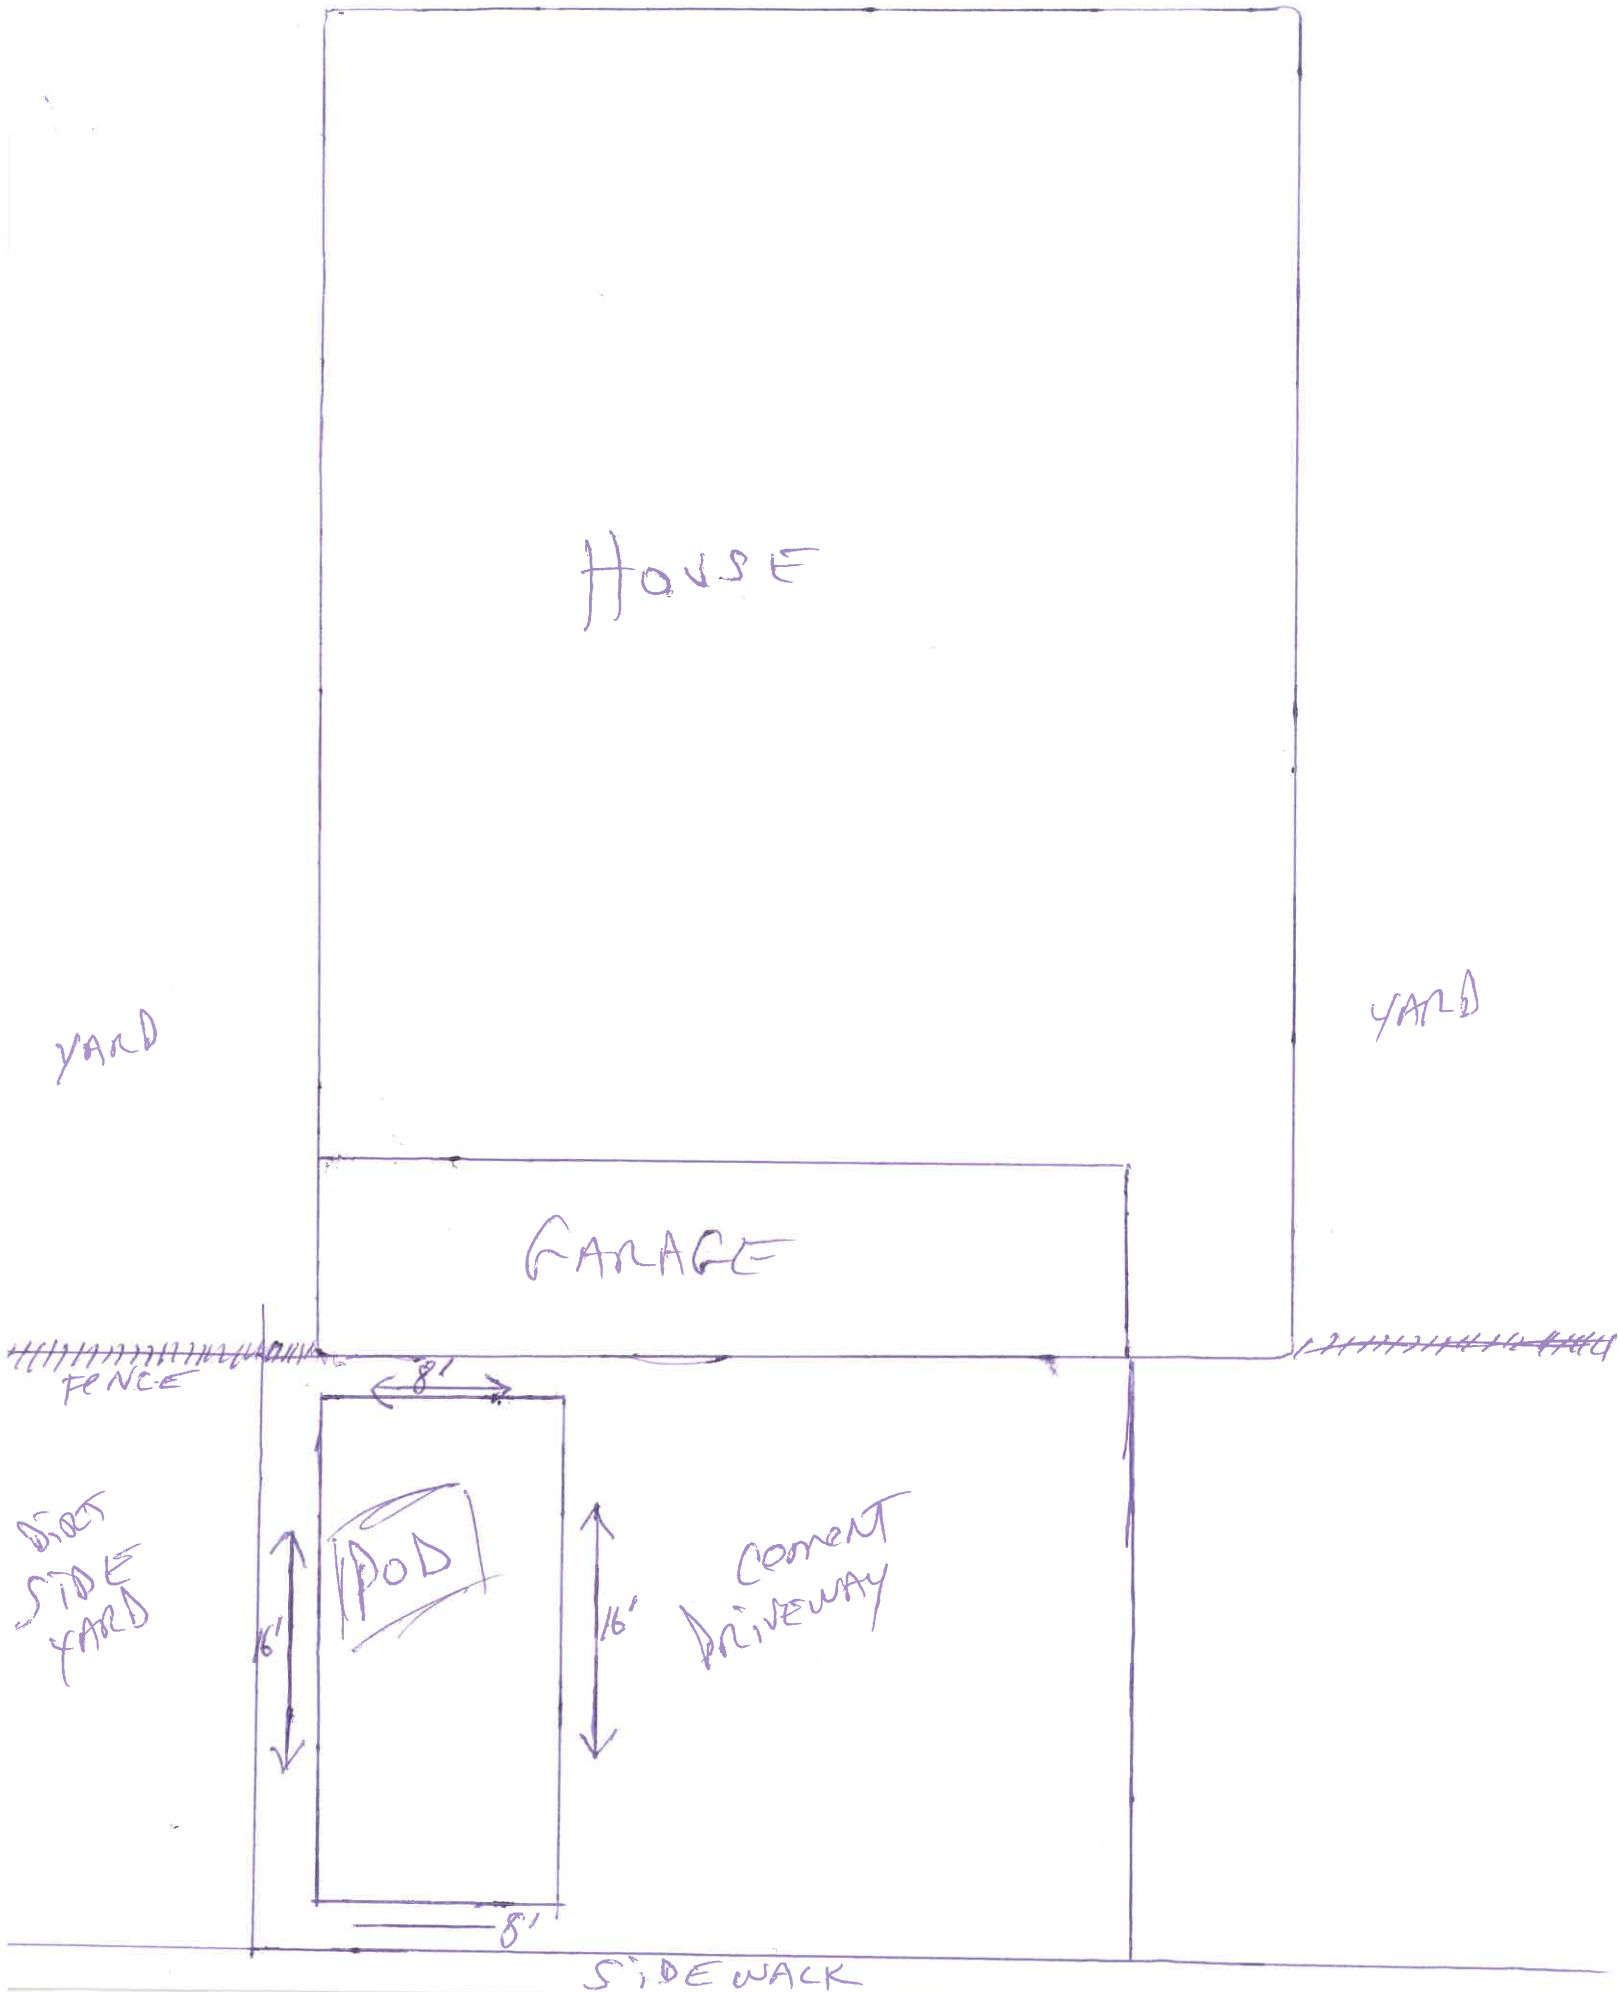

1365 SHAEFER ST. MANTECA.

8 ft.
height

8 ft. width

16 ft. length

Project Planning Center

Search Project Activities

Add Project

1365 Shaefer St Storage Container

- Activities (4)
- Documents (0)
- Notes (0)
- Related Professionals (0)
- Parcels (0)
- Fees (\$ 85.00)
- Payments (\$ 85.00)
- Sub Projects (0)

Project Name **1365 Shaefer St Storage C**
 Project Type **Storage Container**
 Active

Create Date **12/23/2020**

Master Project

Project Key **SCP**

Description **Temp storage container 1**

Activities Calendar

December 2020

Sun	Mon	Tue	Wed	Thu	Fri	Sat
29	30	1	2	3	4	5
6	7	8	9	10	11	12
13	14	15	16	17	18	19
20	21	22	23	24	25	26
27	28	29	30	31	1	2
3	4	5	6	7	8	9