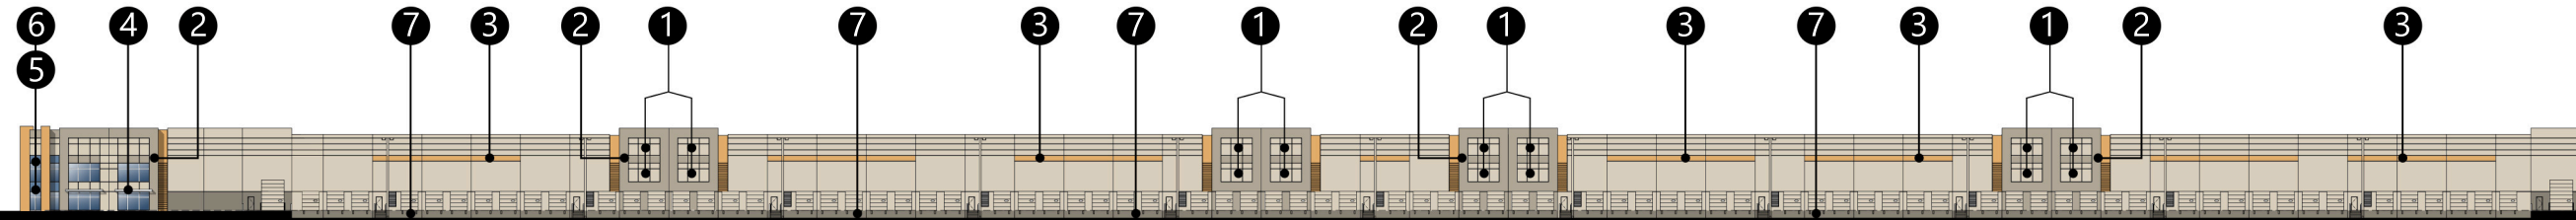

South Elevation

East Elevation

| | | | | | | |
|---|---|---|--|---|---|---|
| 1 | 2 | 3 | 4 | 5 | 6 | 7 |
|  |  |  |  |  |  |  |
| Sherwin Williams SW 6148 Wood Skein | Sherwin Williams SW 7052 Gray Area | Sherwin Williams SW 6374 Torchlight | Sherwin-Williams Metallics SW 301 Monorail Silver (Clearcoat) @ Metal CANOPY | Clear Anodized MULLIONS | Blue Reflective GLAZING | Sherwin Williams SW 7053 Adoptive Shade |

Enlarged View of South Elevation

2325 WEST LOUISE AVENUE

MANTECA, CA