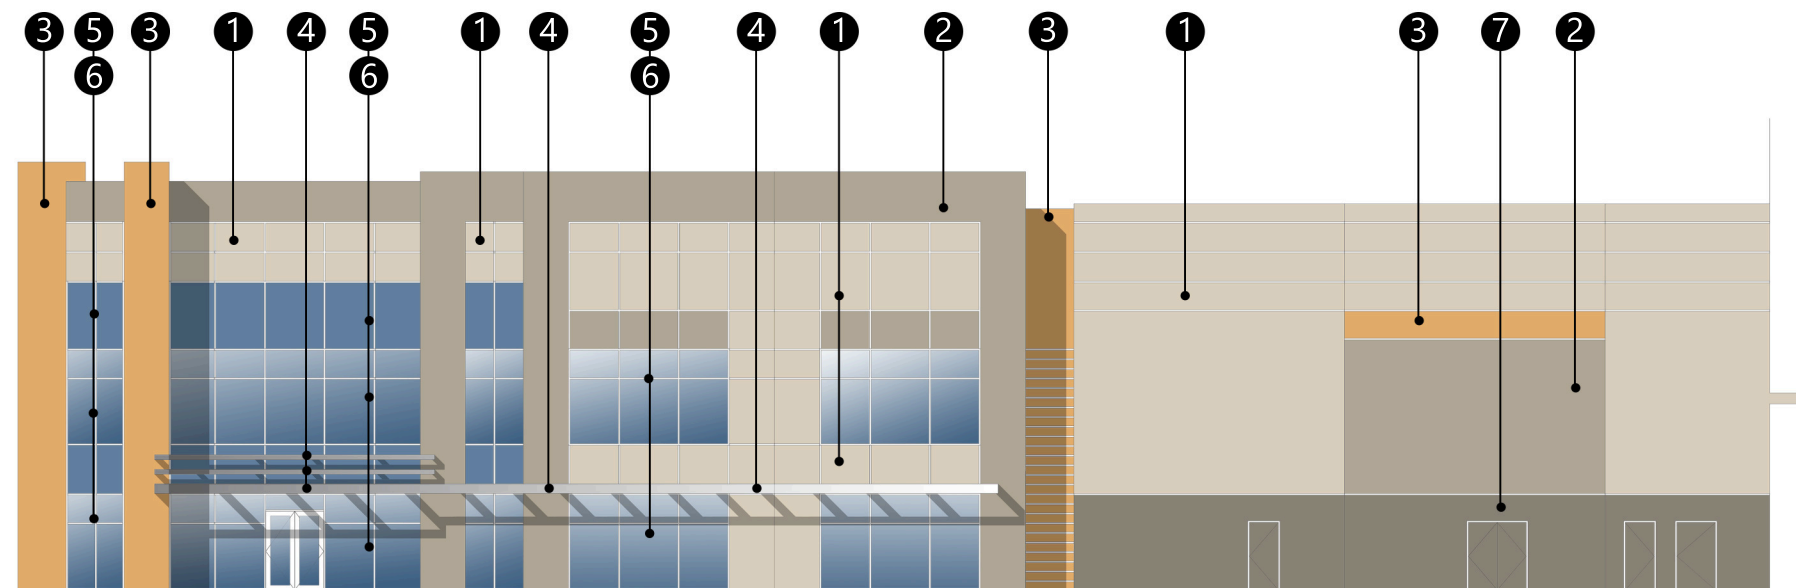

South Elevation

East Elevation

| | | | | | | |
|---|---|---|--|---|---|---|
| 1 | 2 | 3 | 4 | 5 | 6 | 7 |
|  |  |  |  |  |  |  |
| Sherwin Williams SW 6148 Wood Skein | Sherwin Williams SW 7052 Gray Area | Sherwin Williams SW 6374 Torchlight | Sherwin-Williams Metallics SW 301 Monorail Silver (Clearcoat) @ Metal CANOPY | Clear Anodized MULLIONS | Blue Reflective GLAZING | Sherwin Williams SW 7053 Adoptive Shade |

Enlarged View of South Elevation

2325 WEST LOUISE AVENUE

MANTECA, CA