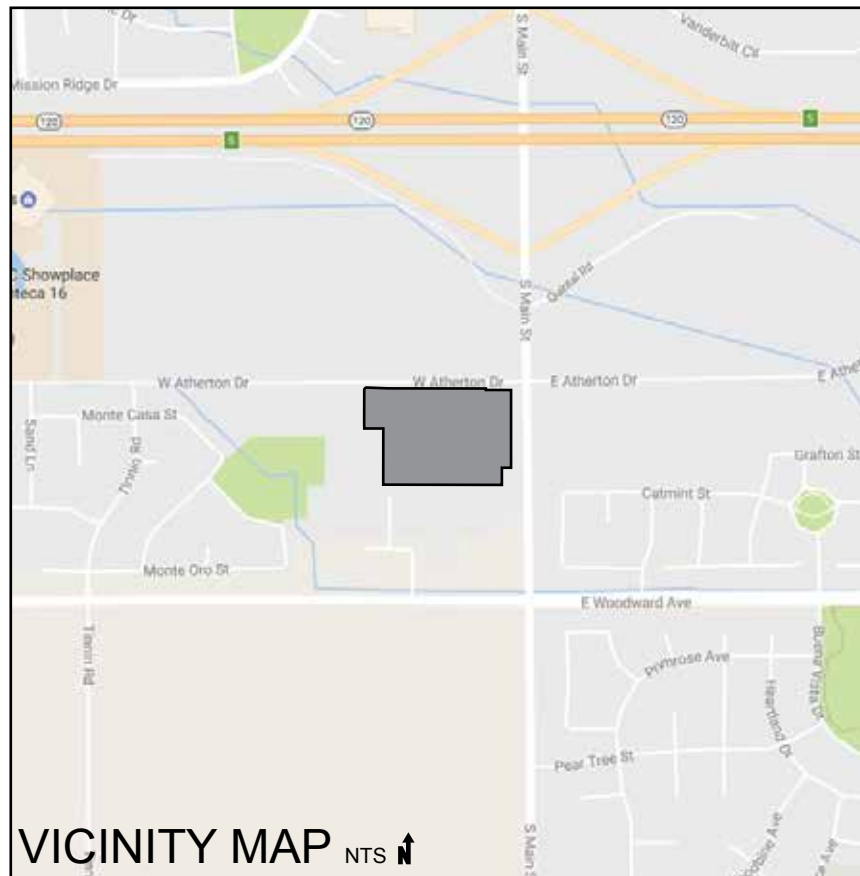

Vicinity Maps

Neighboring Sites

VISIBLEGRAPHICS

9736 Eton Ave.
Chatsworth, CA 91311
T 818.787.0477
F 818.787.0415
www.visiblegraphics.com

NATIONAL SIGN FABRICATION,
PROJECT MANAGEMENT AND DESIGN