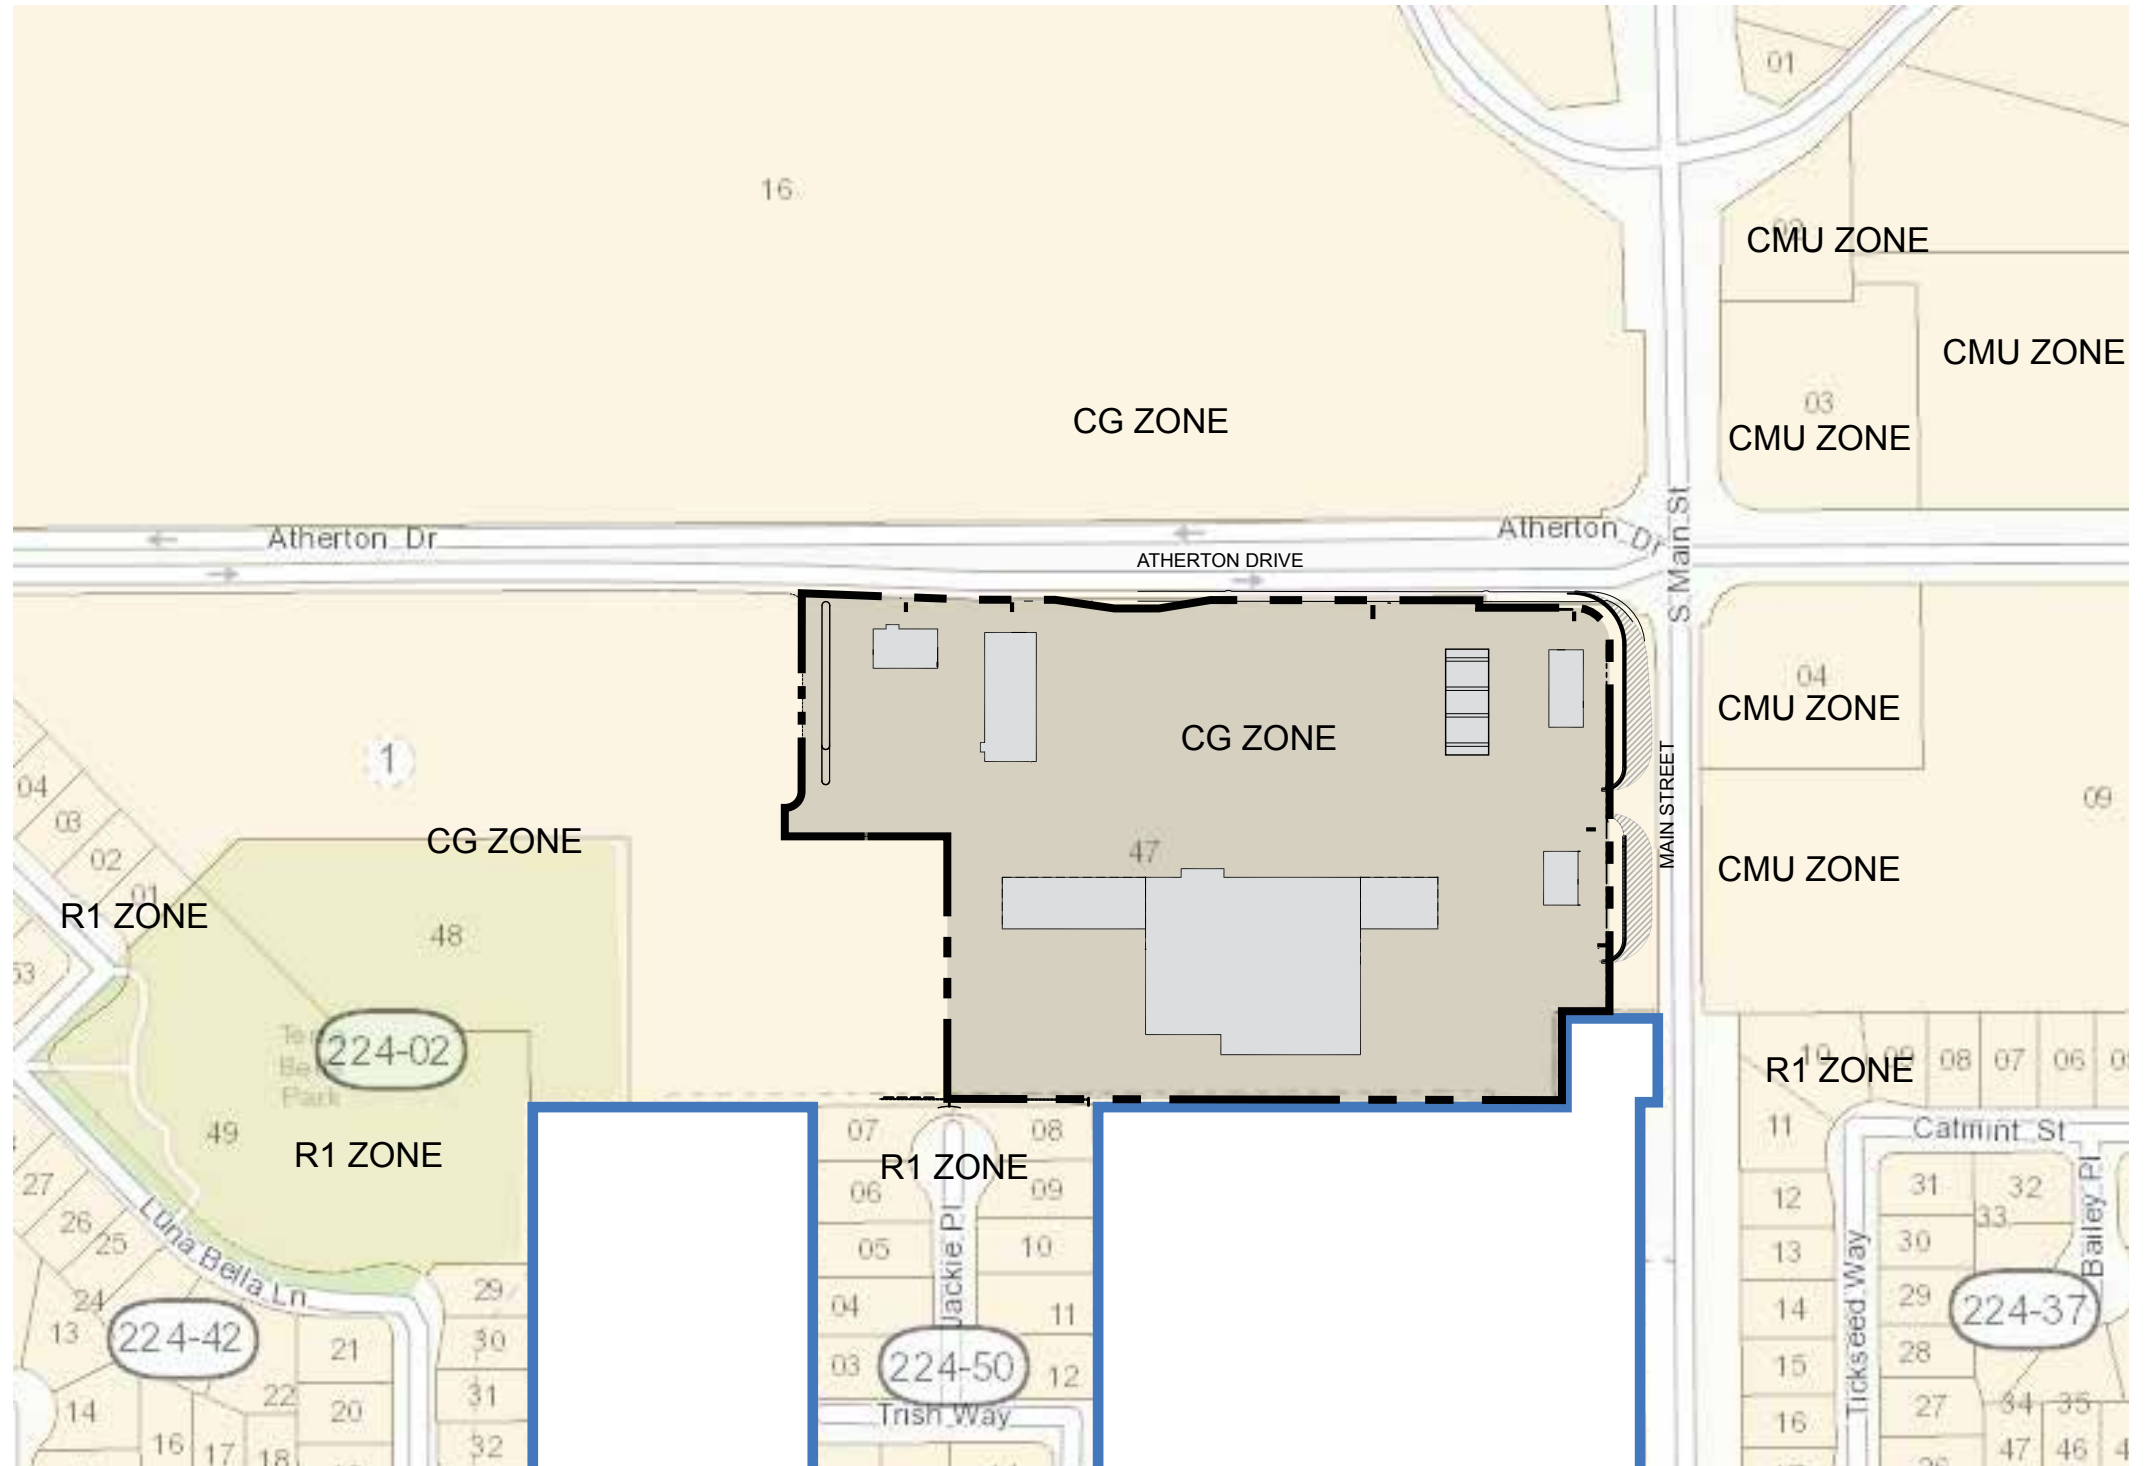

Vicinity Maps

Neighboring Sites

VISIBLEGRAPHICS

9736 Eton Ave.
Chatsworth, CA 91311
T 818.787.0477
F 818.787.0415
www.visiblegraphics.com

NATIONAL SIGN FABRICATION,
PROJECT MANAGEMENT AND DESIGN