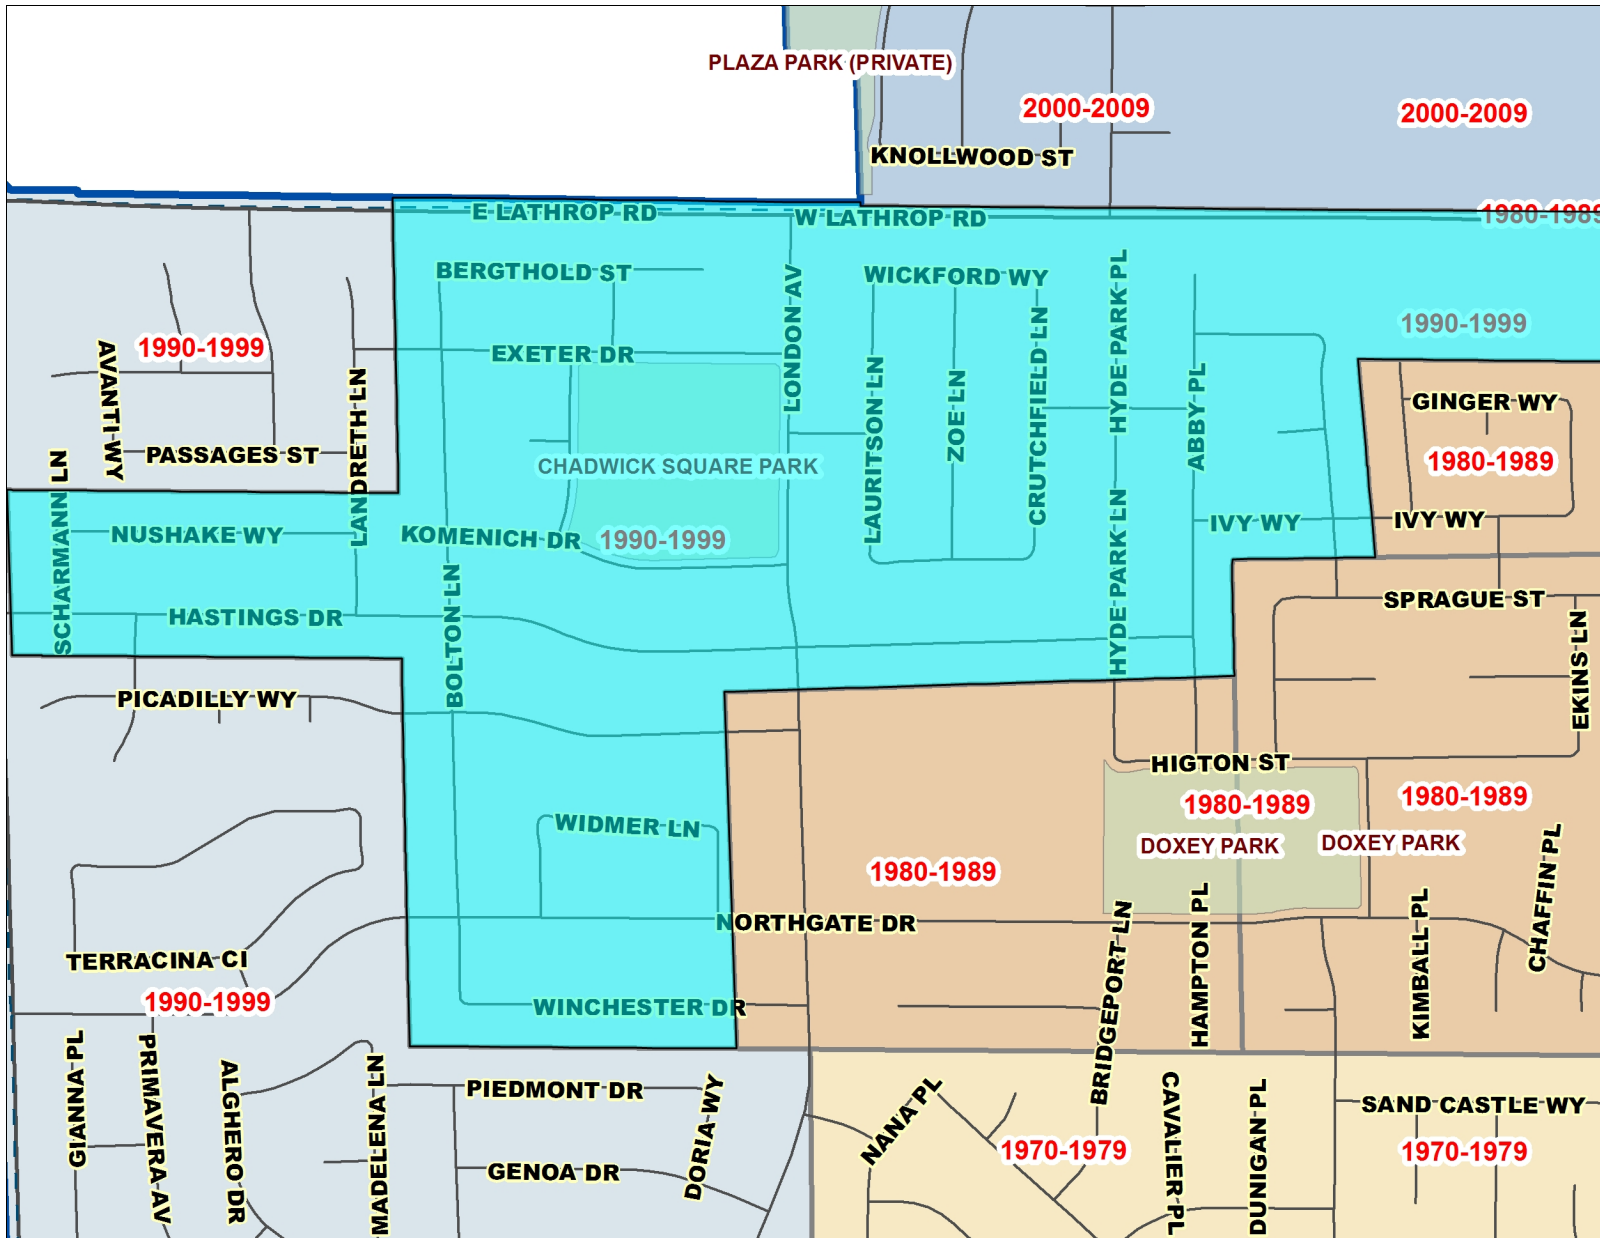

Raymus Airport Way Annexation, Effective Date 07/26/1991

LEGEND

STREET NAMES

STREET LINES

- <all other values>
- 18
- 19
- 20
- 21
- 22
- 23
- 24
- 25
- 26
- 27
- 28
- 29
- 30
- 32

PARKS

CITY LIMITS

- ESCALON
- LATHROP
- LODI
- MANTECA
- RIPON
- STOCKTON
- TRACY

ANNEXATIONS

- 0
- 1940-1949
- 1950-1959
- 1960-1969
- 1970-1979
- 1980-1989
- 1990-1999
- 2000-2009
- 2010-2019

Data on this map is intended for general use and informational purposes only. The City of Manteca does not warrant the accuracy, quality, or completeness of data or suitability for any particular purpose. Information on this map is not intended to replace engineering, survey, or other primary research methods.