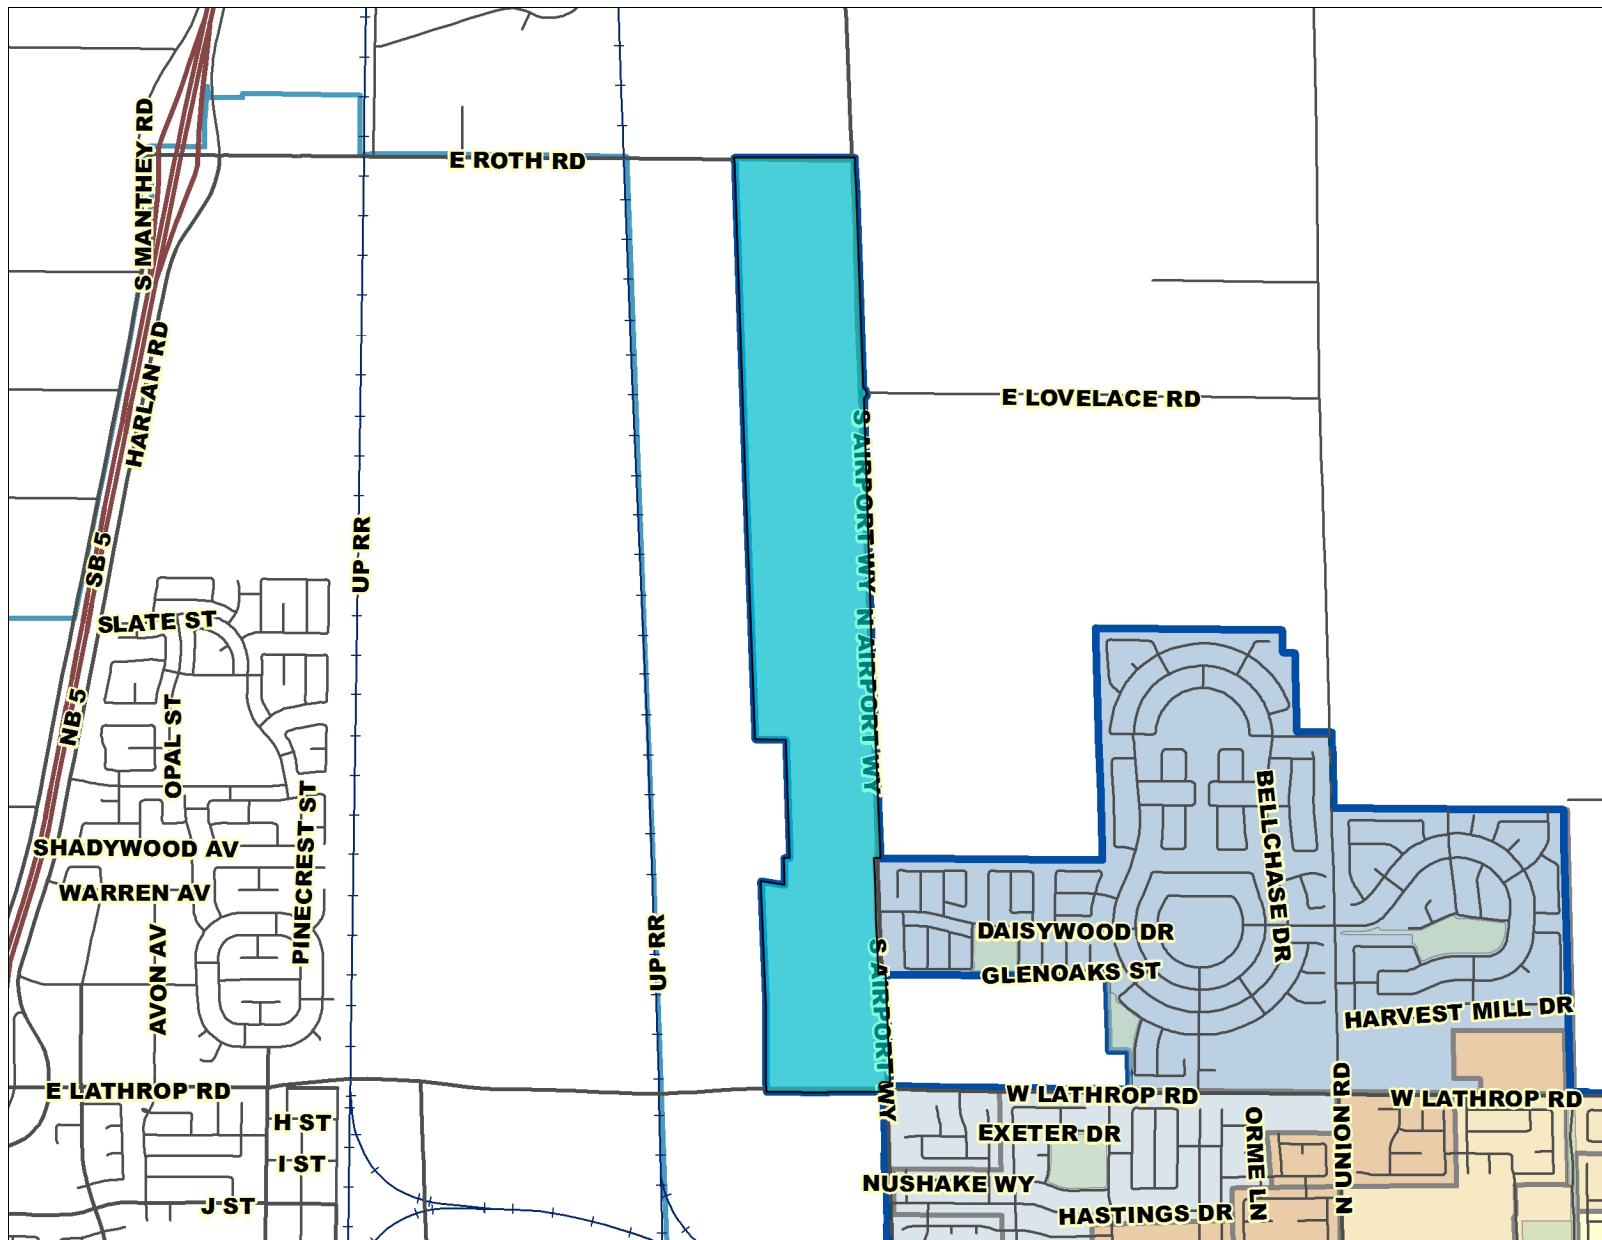

# Northwest Airport Way Annexation, Effective Date 02/17/2012

## LEGEND

STREET NAMES

STREET LINES

- <all other values>
- 18
- 19
- 20
- 21
- 22
- 23
- 24
- 25
- 26
- 27
- 28
- 29
- 30
- 32

PARKS

CITY LIMITS

- ESCALON
- LATHROP
- LODI
- MANTECA
- RIPON
- STOCKTON
- TRACY

ANNEXATIONS

- 0
- 1940-1949
- 1950-1959
- 1960-1969
- 1970-1979
- 1980-1989
- 1990-1999
- 2000-2009
- 2010-2019

Data on this map is intended for general use and informational purposes only. The City of Manteca does not warrant the accuracy, quality, or completeness of data or suitability for any particular purpose. Information on this map is not intended to replace engineering, survey, or other primary research methods.