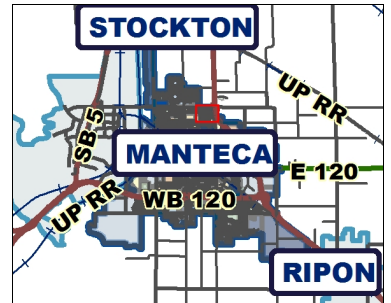

Fry-Fiore Annexation, Effective Date 6/12/1978

LEGEND

STREET NAMES

STREET LINES

- <all other values>
- 18
- 19
- 20
- 21
- 22
- 23
- 24
- 25
- 26
- 27
- 28
- 29
- 30
- 32

PARKS

CITY LIMITS

- ESCALON
- LATHROP
- LODI
- MANTECA
- RIPON
- STOCKTON
- TRACY

ANNEXATIONS

- 0
- 1940-1949
- 1950-1959
- 1960-1969
- 1970-1979
- 1980-1989
- 1990-1999
- 2000-2009
- 2010-2019

Data on this map is intended for general use and informational purposes only. The City of Manteca does not warrant the accuracy, quality, or completeness of data or suitability for any particular purpose. Information on this map is not intended to replace engineering, survey, or other primary research methods.