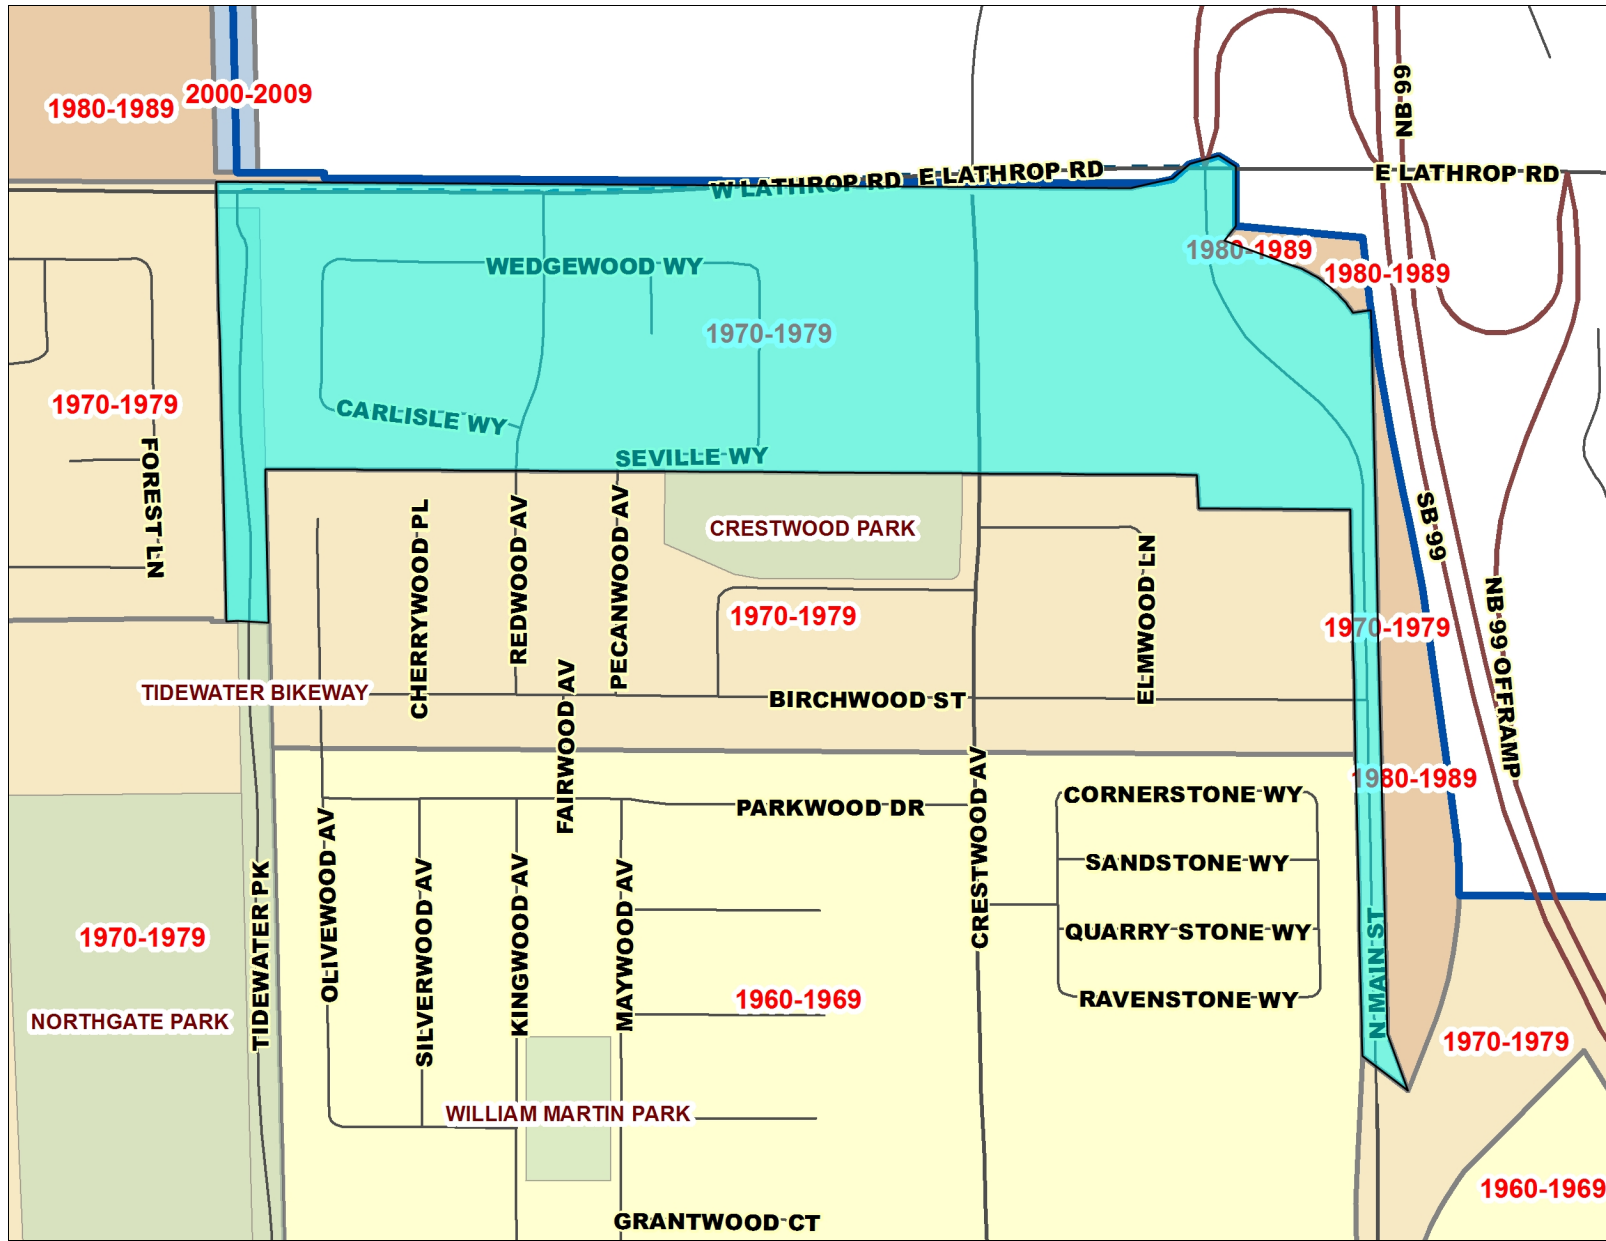

Fry-Fiore Annexation, Effective Date 6/12/1978

LEGEND

STREET NAMES

STREET LINES

- <all other values>
- 18
- 19
- 20
- 21
- 22
- 23
- 24
- 25
- 26
- 27
- 28
- 29
- 30
- 32

PARKS

CITY LIMITS

- ESCALON
- LATHROP
- LODI
- MANTECA
- RIPON
- STOCKTON
- TRACY

ANNEXATIONS

- 0
- 1940-1949
- 1950-1959
- 1960-1969
- 1970-1979
- 1980-1989
- 1990-1999
- 2000-2009
- 2010-2019

Data on this map is intended for general use and informational purposes only. The City of Manteca does not warrant the accuracy, quality, or completeness of data or suitability for any particular purpose. Information on this map is not intended to replace engineering, survey, or other primary research methods.