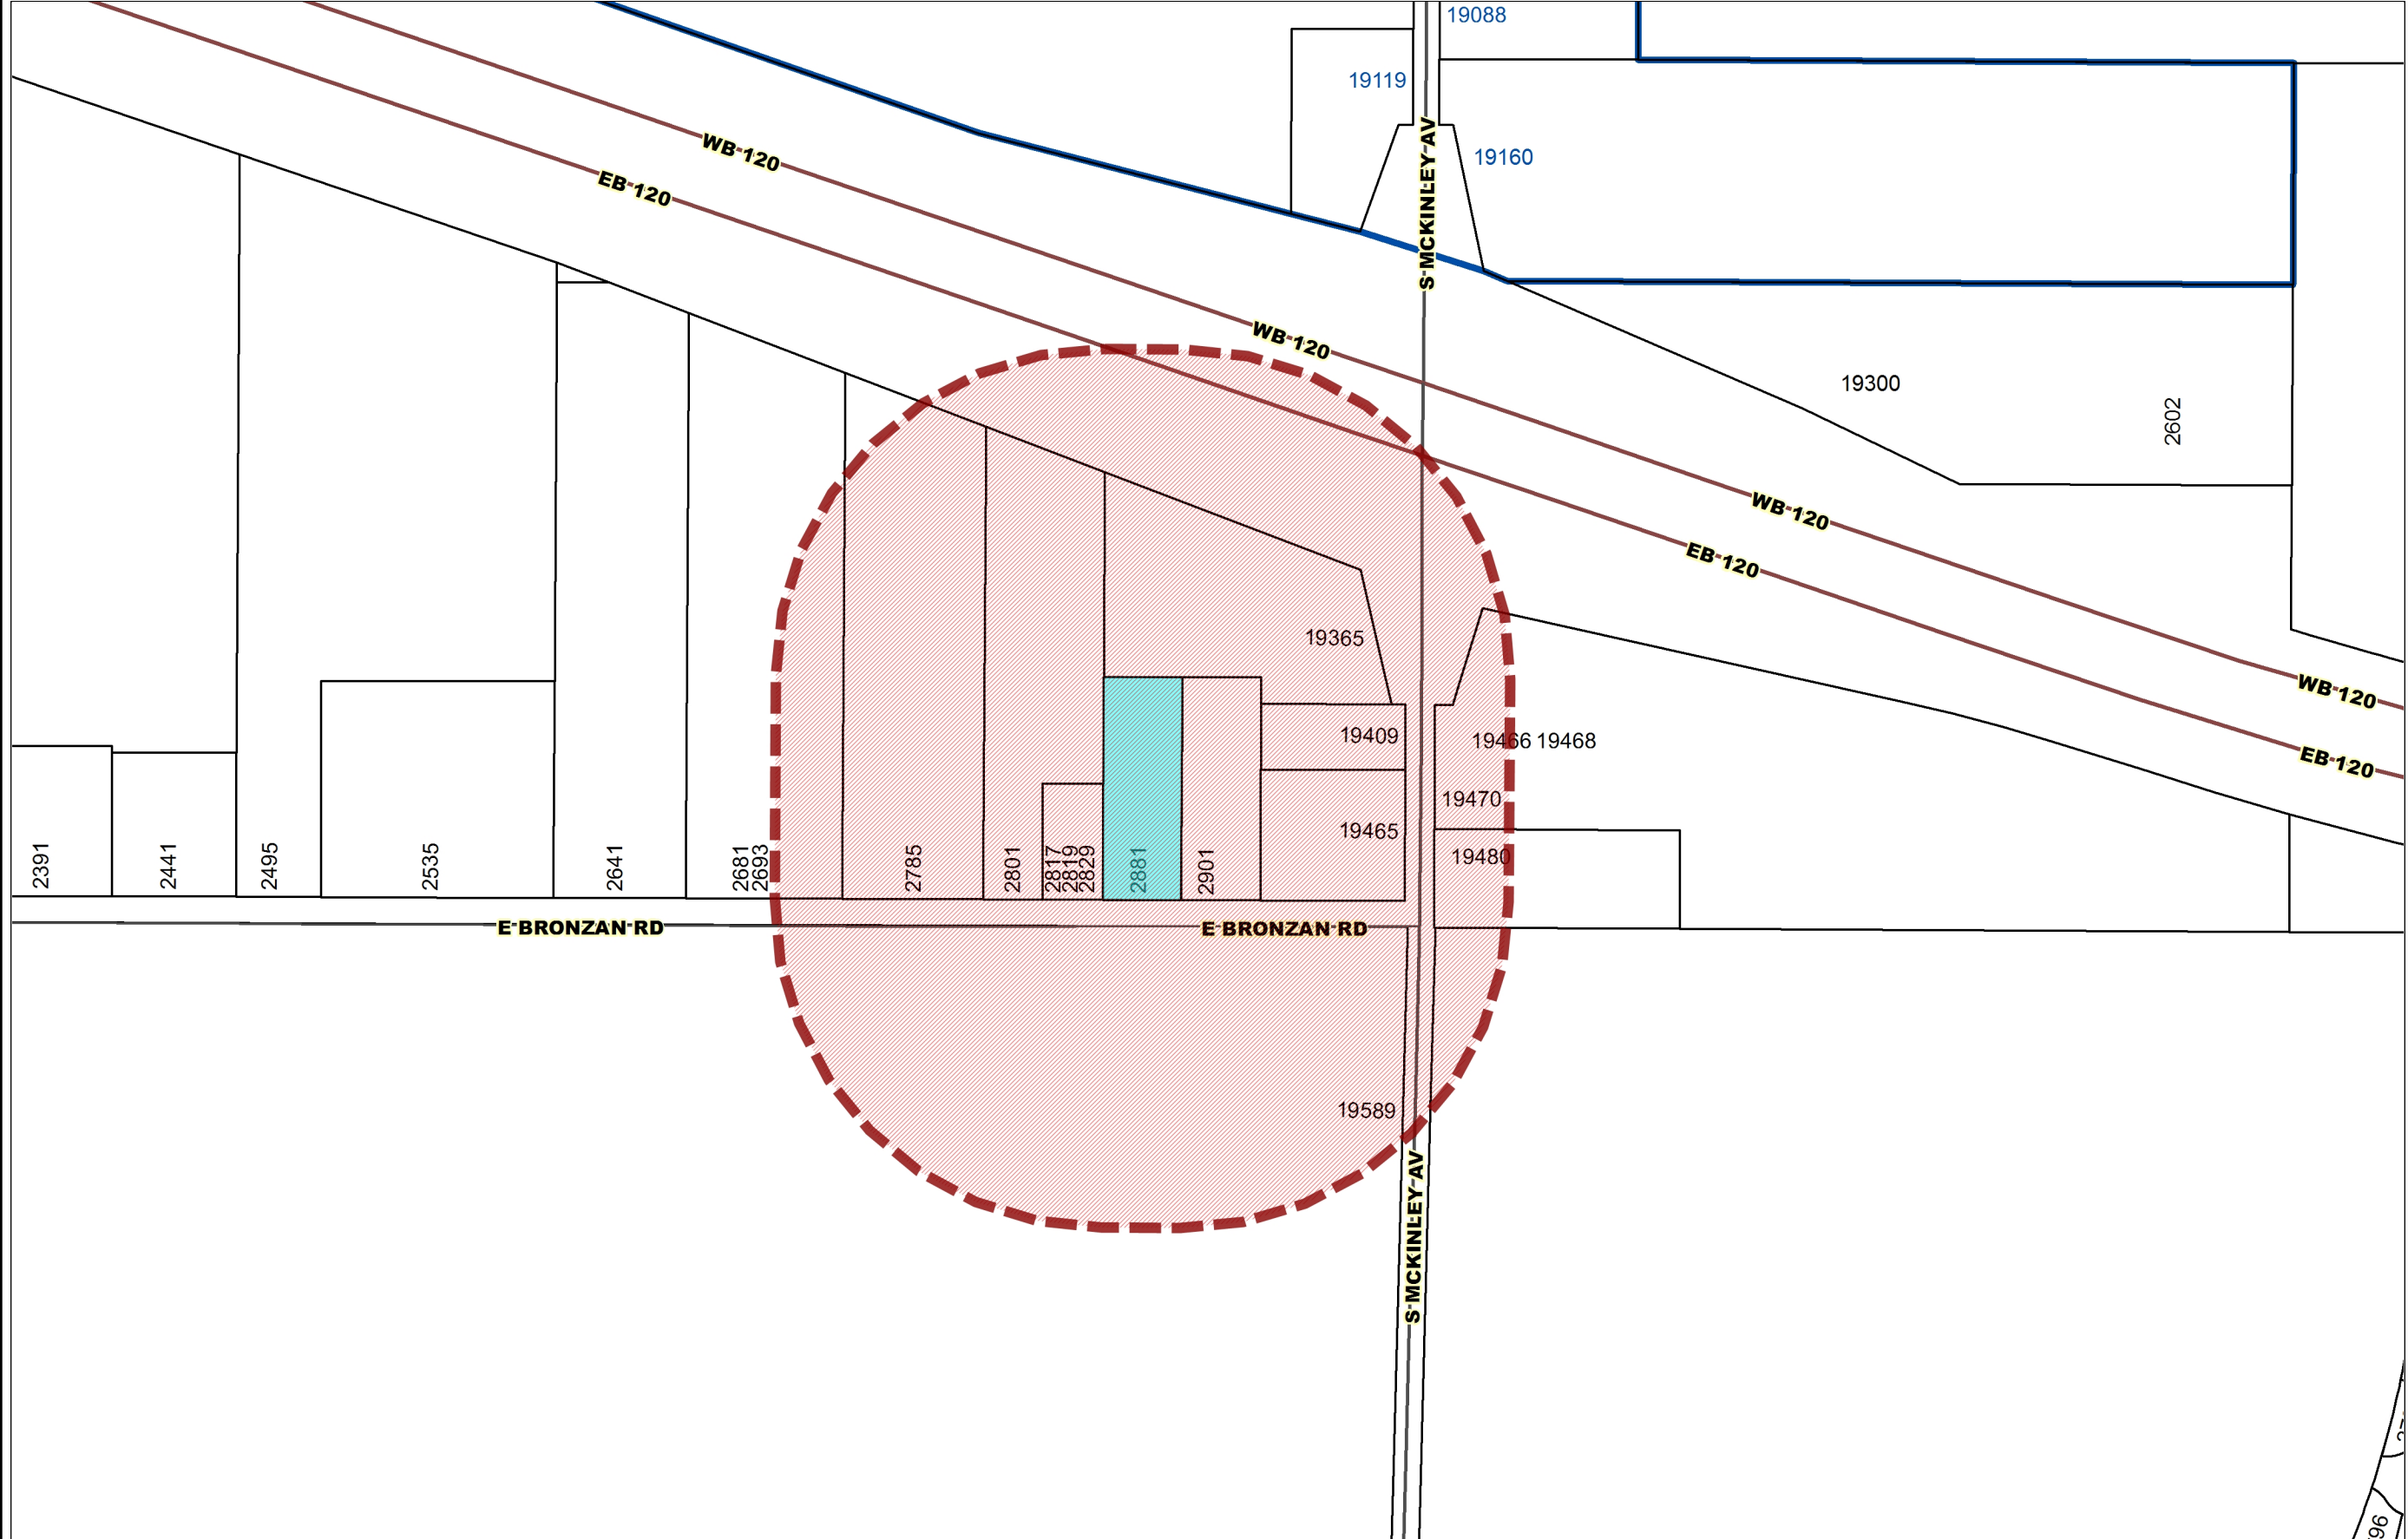

Planning Commissioner Eric Hayes 2881 Bronzan Road 500-foot Radius Map

Legend

STREET NAMES

STREET LINES

- <all other values>
- 18
- + 19
- + 20
- 21
- 22
- 23
- 24
- 25
- 26
- 27
- 28
- 29
- 30
- 32

□ **PARCELS**

CITY LIMITS

- ESCALON
- LATHROP
- LODI
- MANTECA
- RIPON
- STOCKTON
- TRACY

Data on this map is intended for general use and informational purposes only. The City of Manteca does not warrant the accuracy, quality, or completeness of data or suitability for any particular purpose. Information on this map is not intended to replace engineering, survey, or other primary research methods.