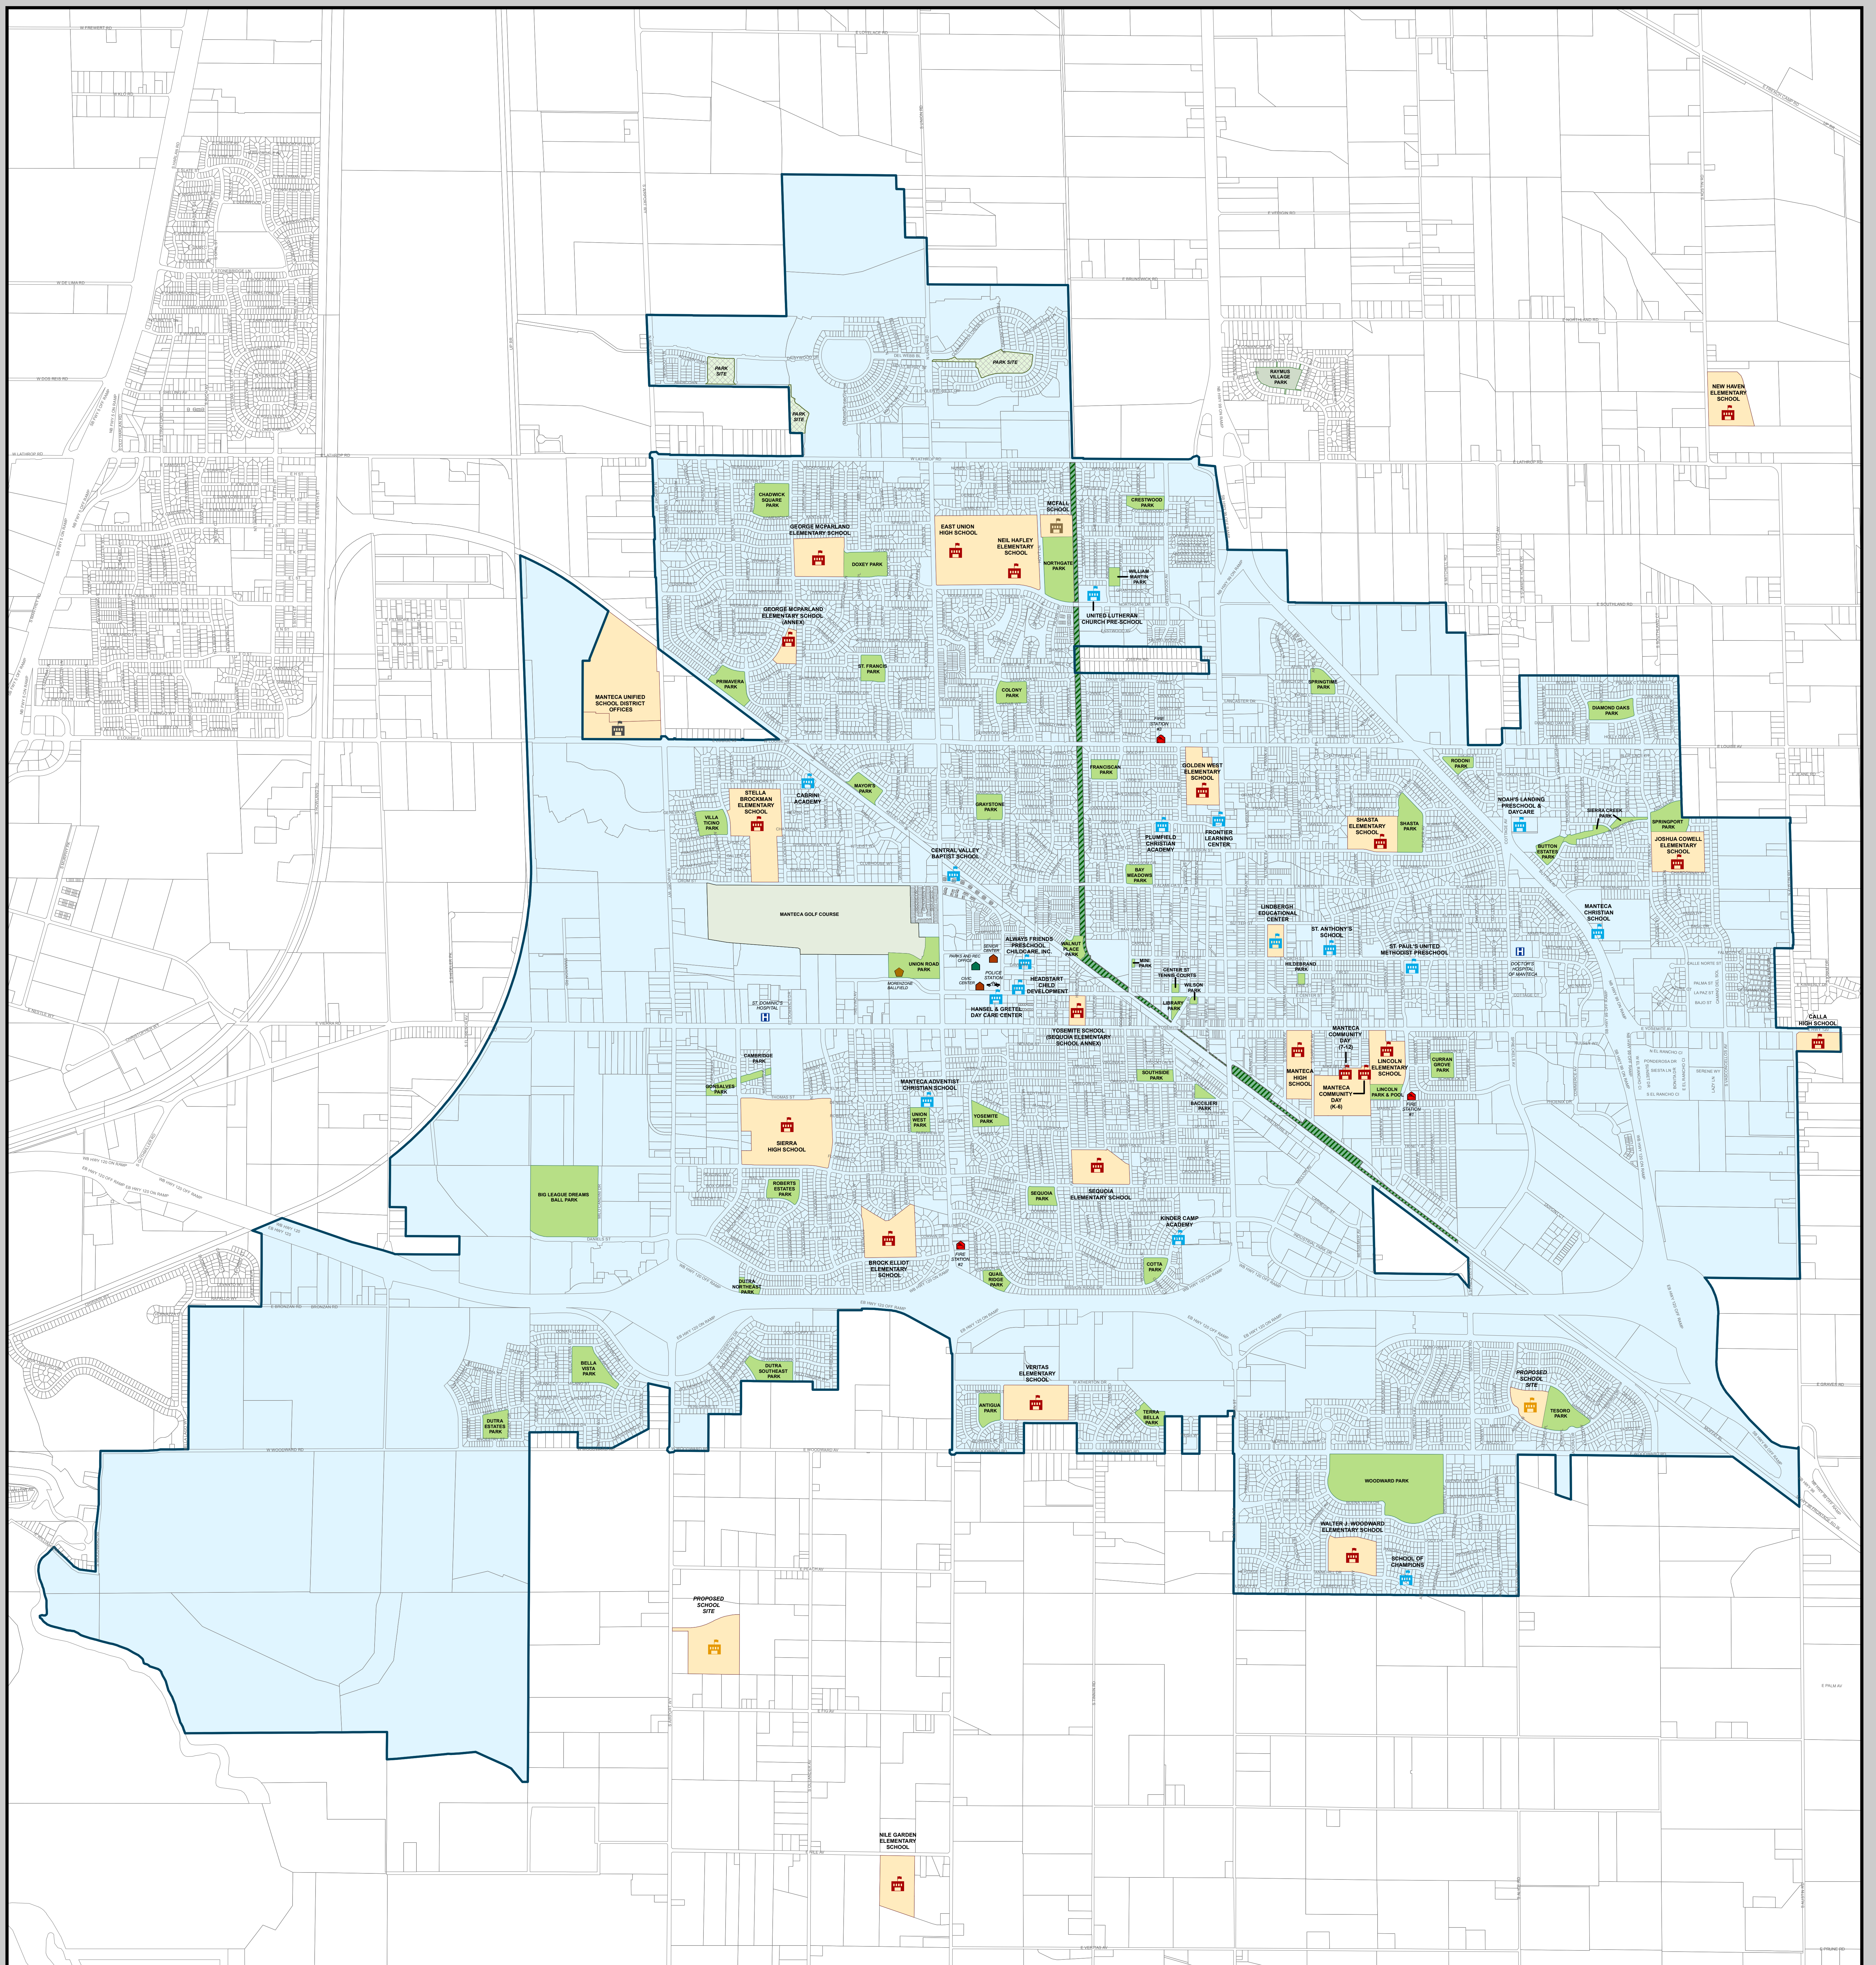

CITY OF MANTECA PARKS & SCHOOLS

City of Manteca, Parks and Recreation
1001 W. Center St. Manteca, CA 95337

PARKS AND SCHOOLS

- | | | | |
|------------------------------------------|-------------|-----------------|------------------------------------|
| EXISTING PARK, (OUTSIDE CITY OF MANTECA) | GOLF COURSE | PUBLIC SCHOOL | PUBLIC (SPECIAL EDUCATION SCHOOLS) |
| EXISTING PARK, (WITHIN CITY OF MANTECA) | PARCELS | PRIVATE SCHOOL | OTHER SCHOOL FACILITIES |
| PROPOSED PARK | CITY LIMIT | PROPOSED SCHOOL | PUBLIC SCHOOL PARCELS |
| TIDEWATER BIWAY | | | |

MAY 2007

Data on this map is intended for general use and informational purposes only. The City of Manteca does not warrant the accuracy, quality, or completeness of data or suitability for any particular purpose. Information on this map is not intended to replace engineering, survey, or other primary research methods.