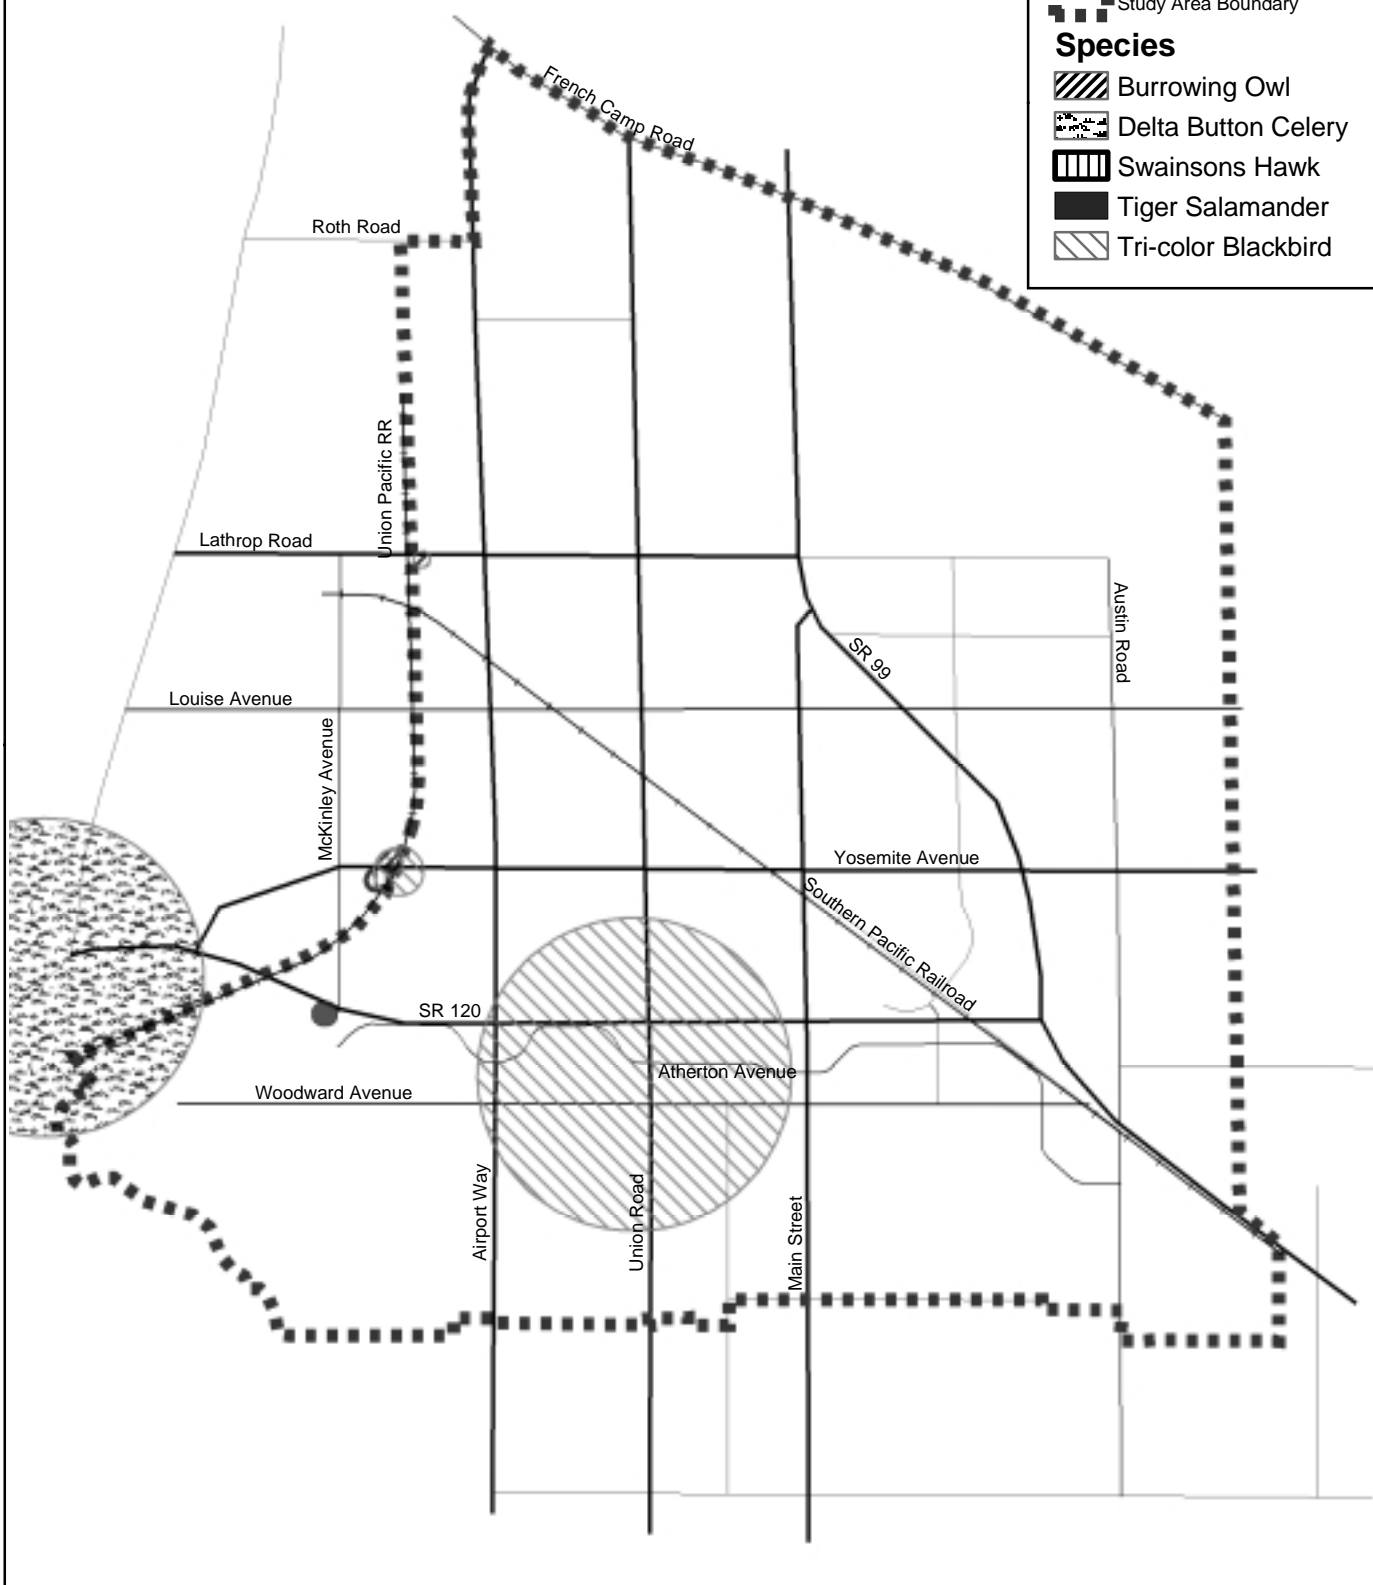

LEGEND

 Study Area Boundary

Species

 Burrowing Owl

 Delta Button Celery

 Swainsons Hawk

 Tiger Salamander

 Tri-color Blackbird

Manteca General Plan