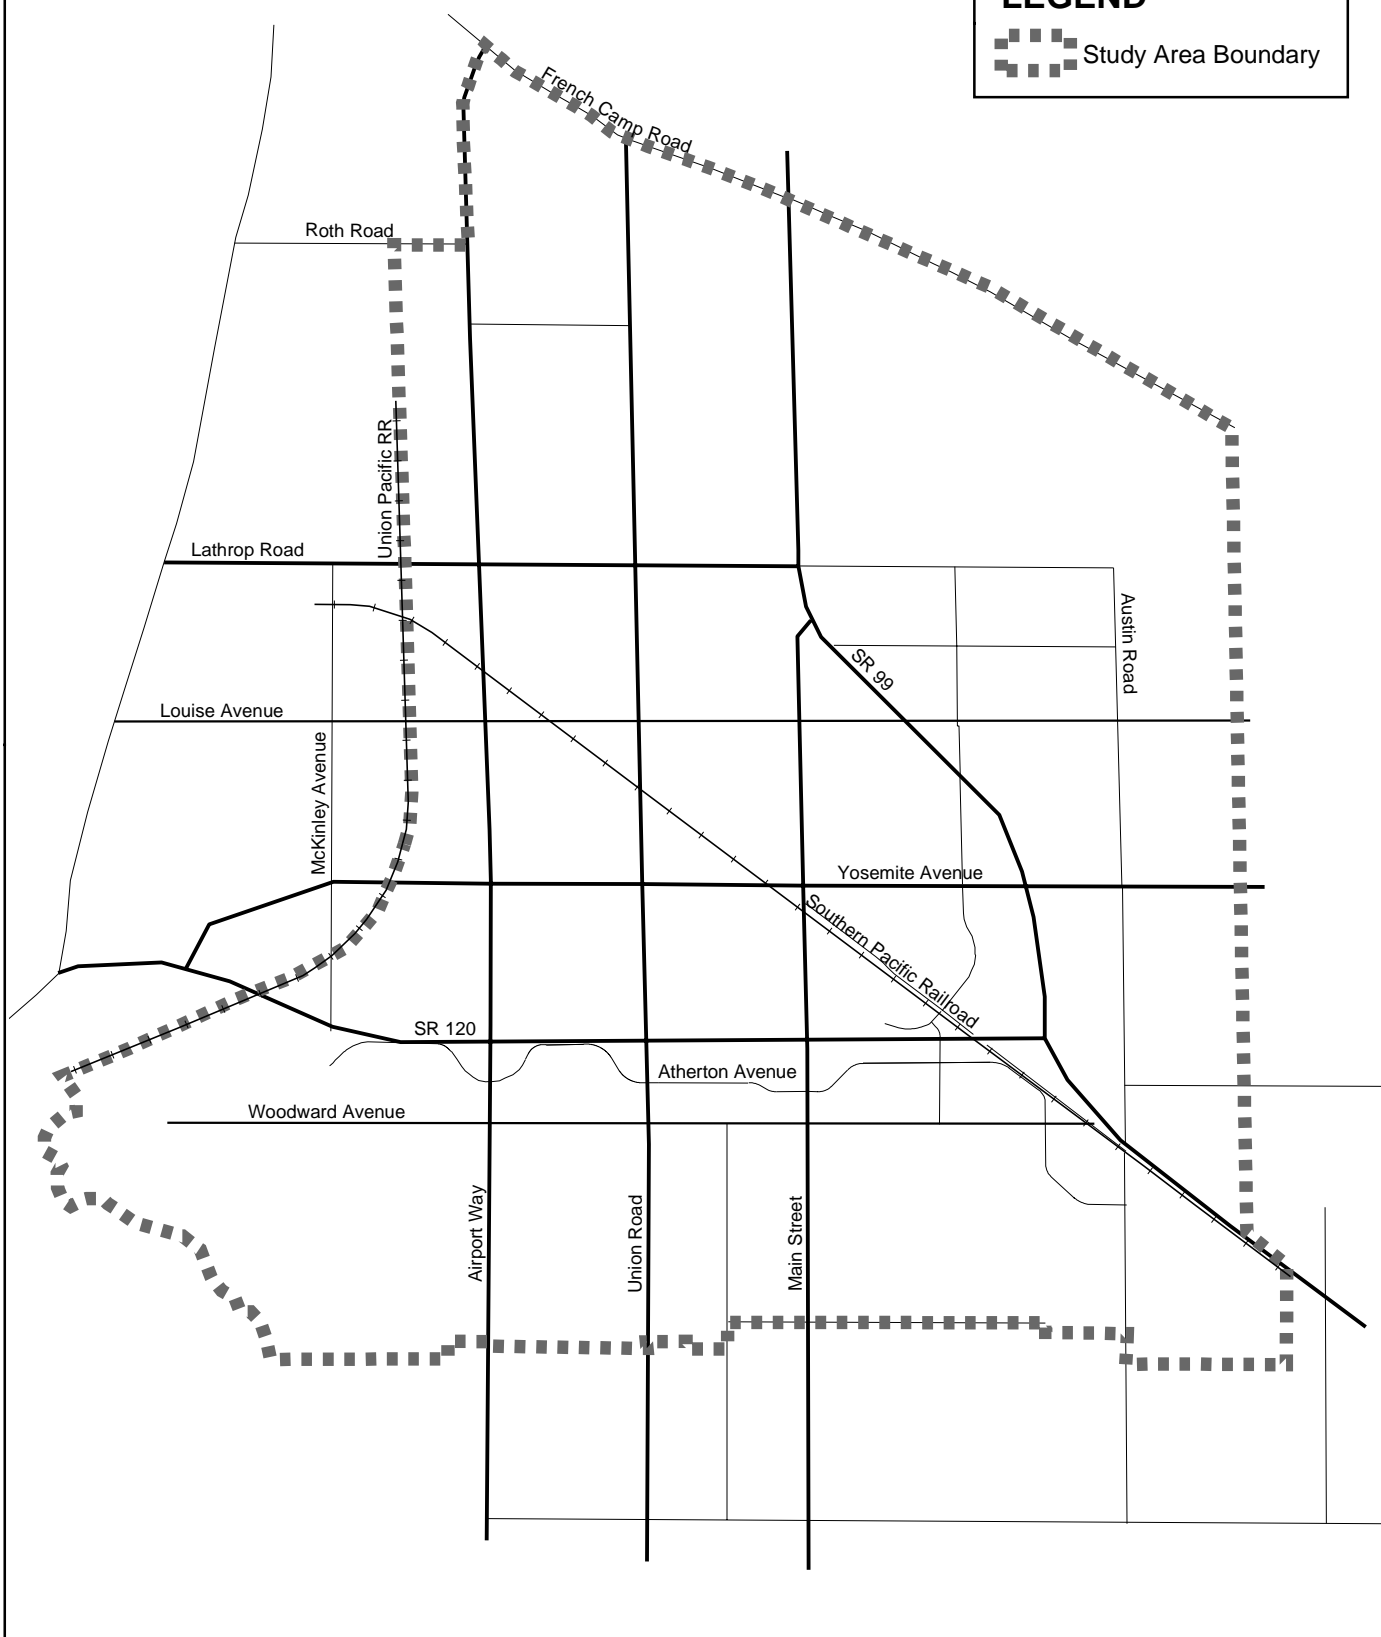

LEGEND

 Study Area Boundary

Manteca General Plan

GENERAL PLAN STUDY AREA BOUNDARY
FIGURE 1-1